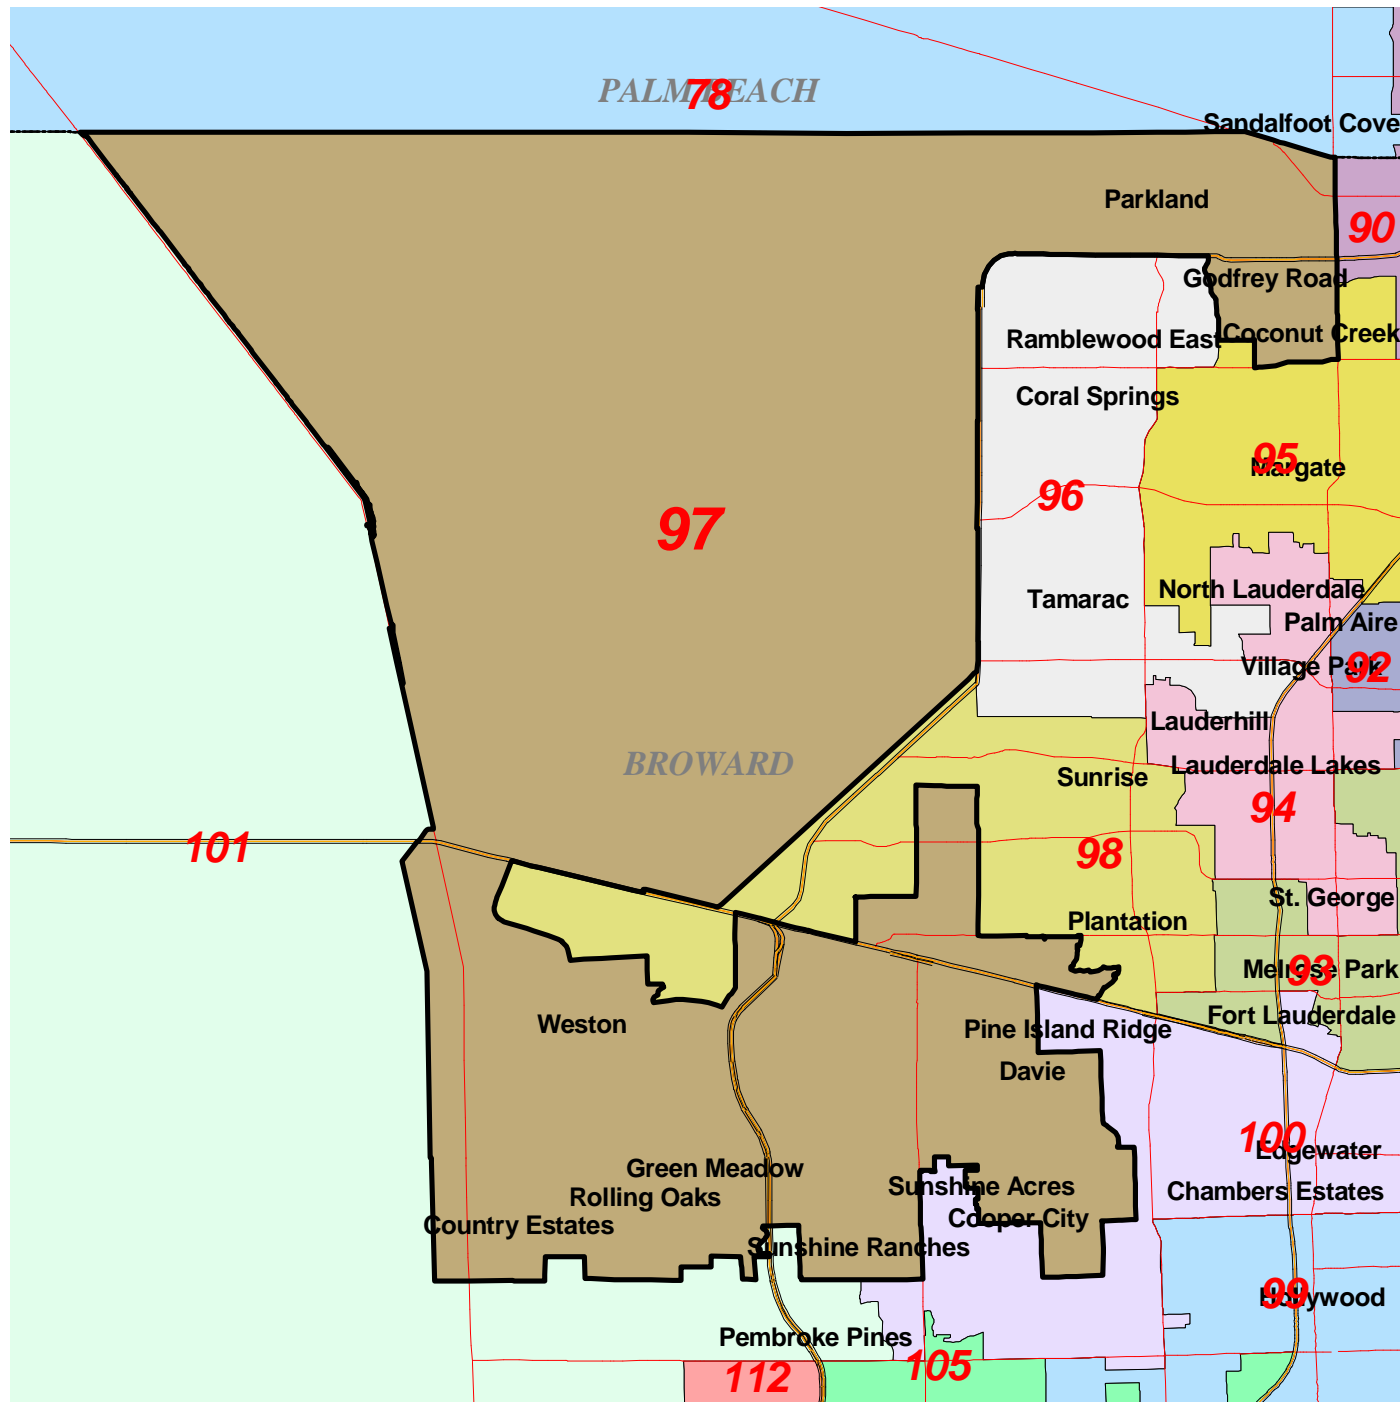

H406H020 (2002 House), District 97

18 District Number
 --- County Boundary
 --- Expressways
 --- Arterials

House Redistricting Committee
 House Office Building 203
 Tallahassee, FL 32399
 850-488-3928
 7/10/2002