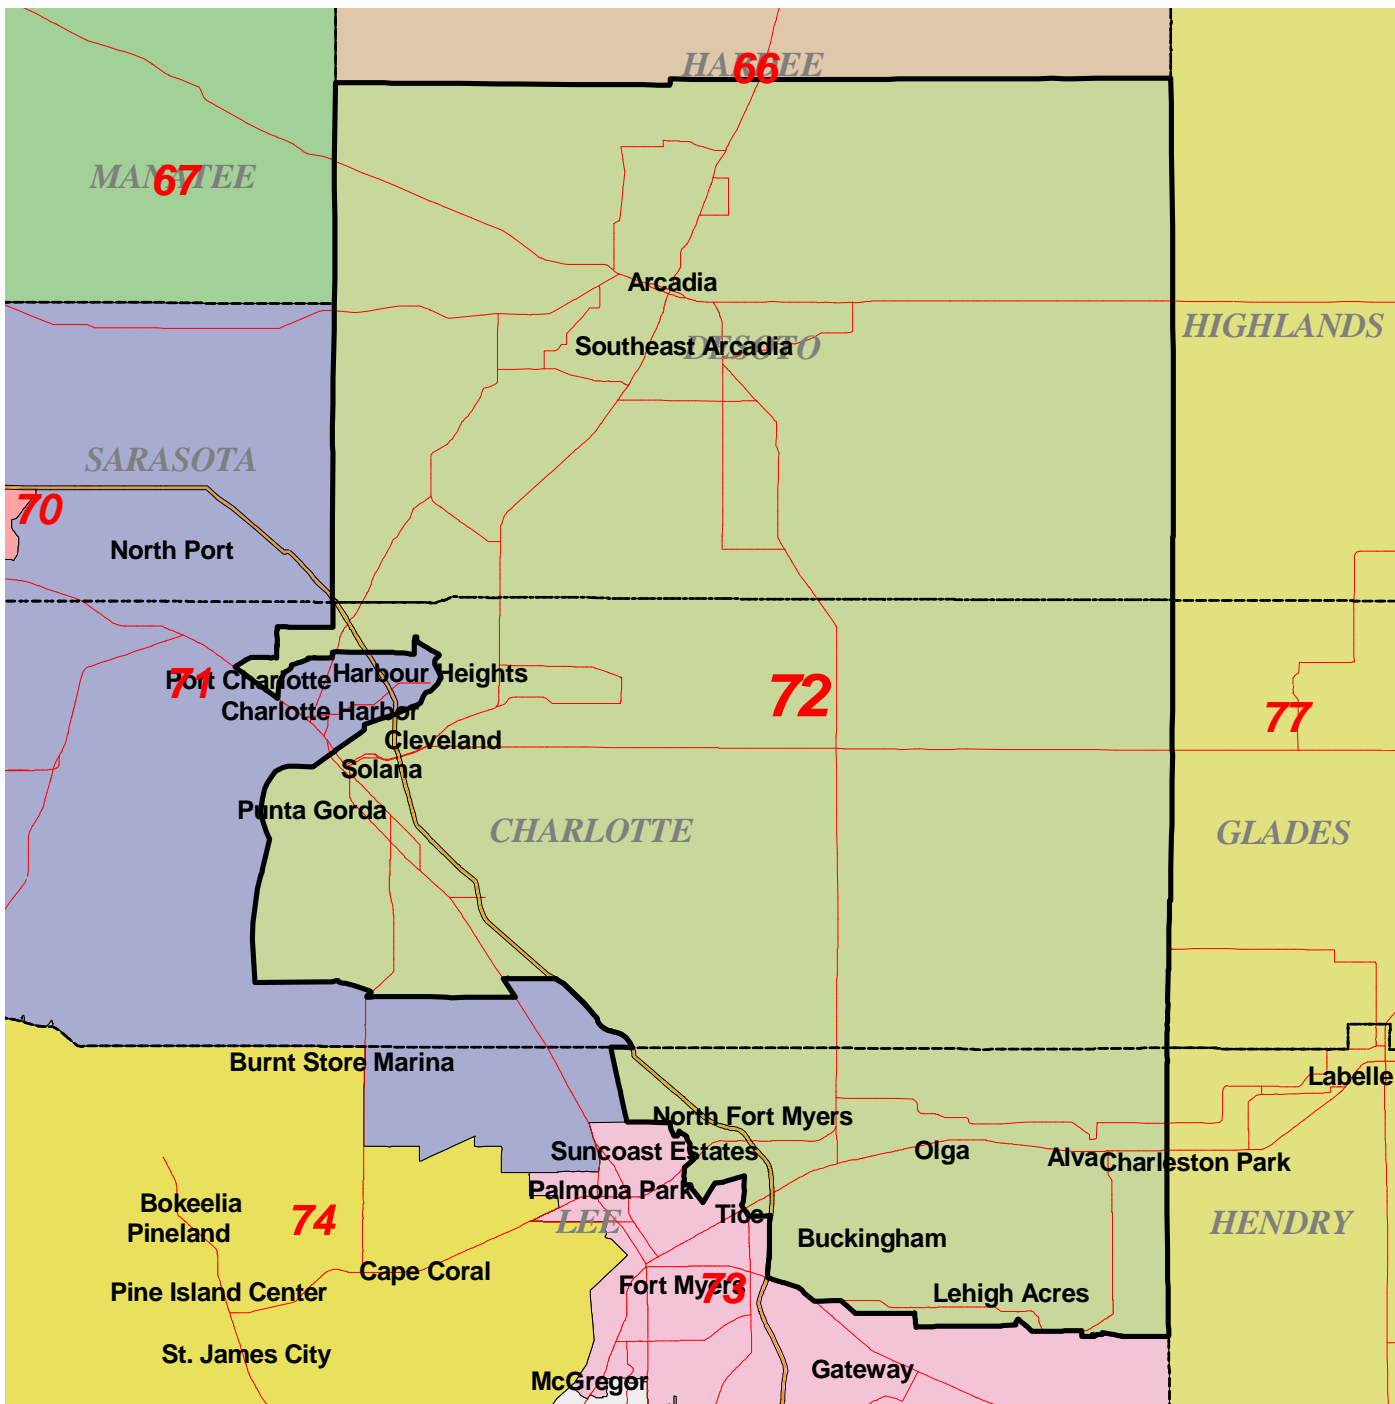

H406H020 (2002 House), District 72

18 District Number
 - - - County Boundary
 Expressways
 Arterials

House Redistricting Committee
 House Office Building 203
 Tallahassee, FL 32399
 850-488-3928
 7/10/2002