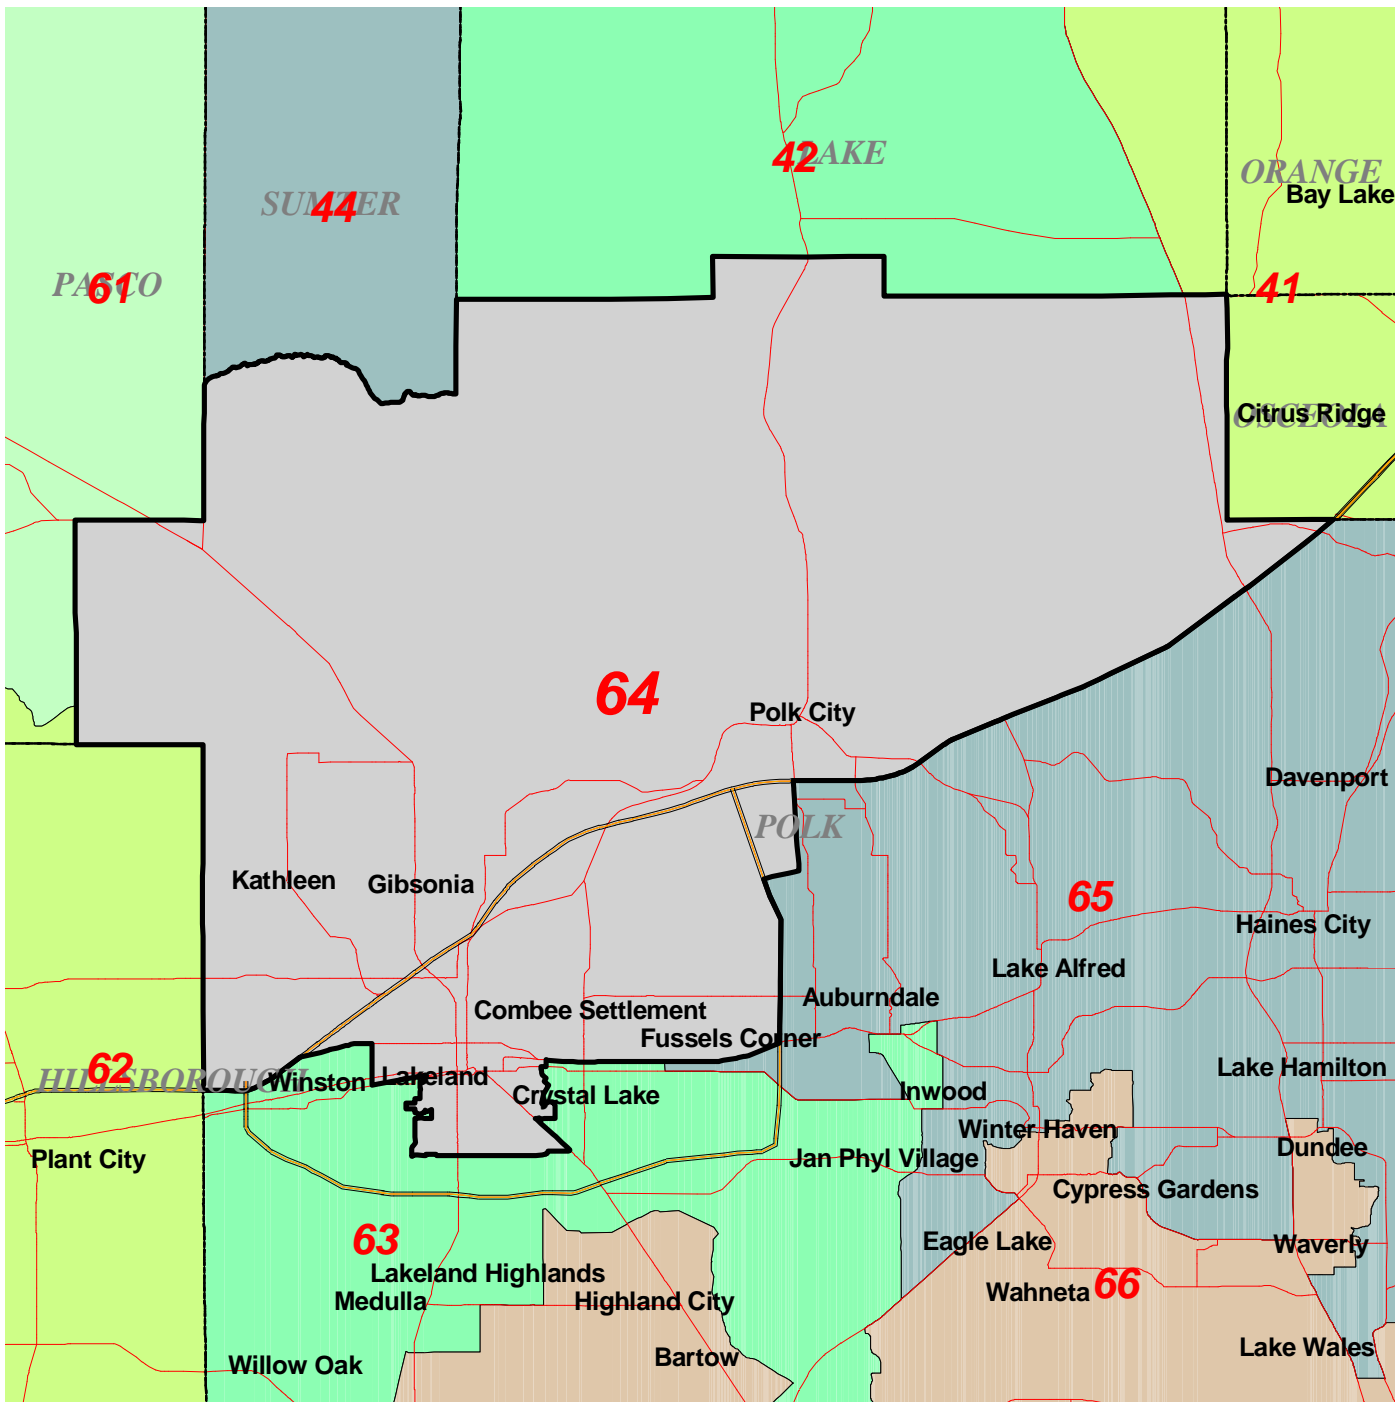

H406H020 (2002 House), District 64

18 District Number
 --- County Boundary
 Expressways
 Arterials

House Redistricting Committee
 House Office Building 203
 Tallahassee, FL 32399
 850-488-3928
 7/10/2002