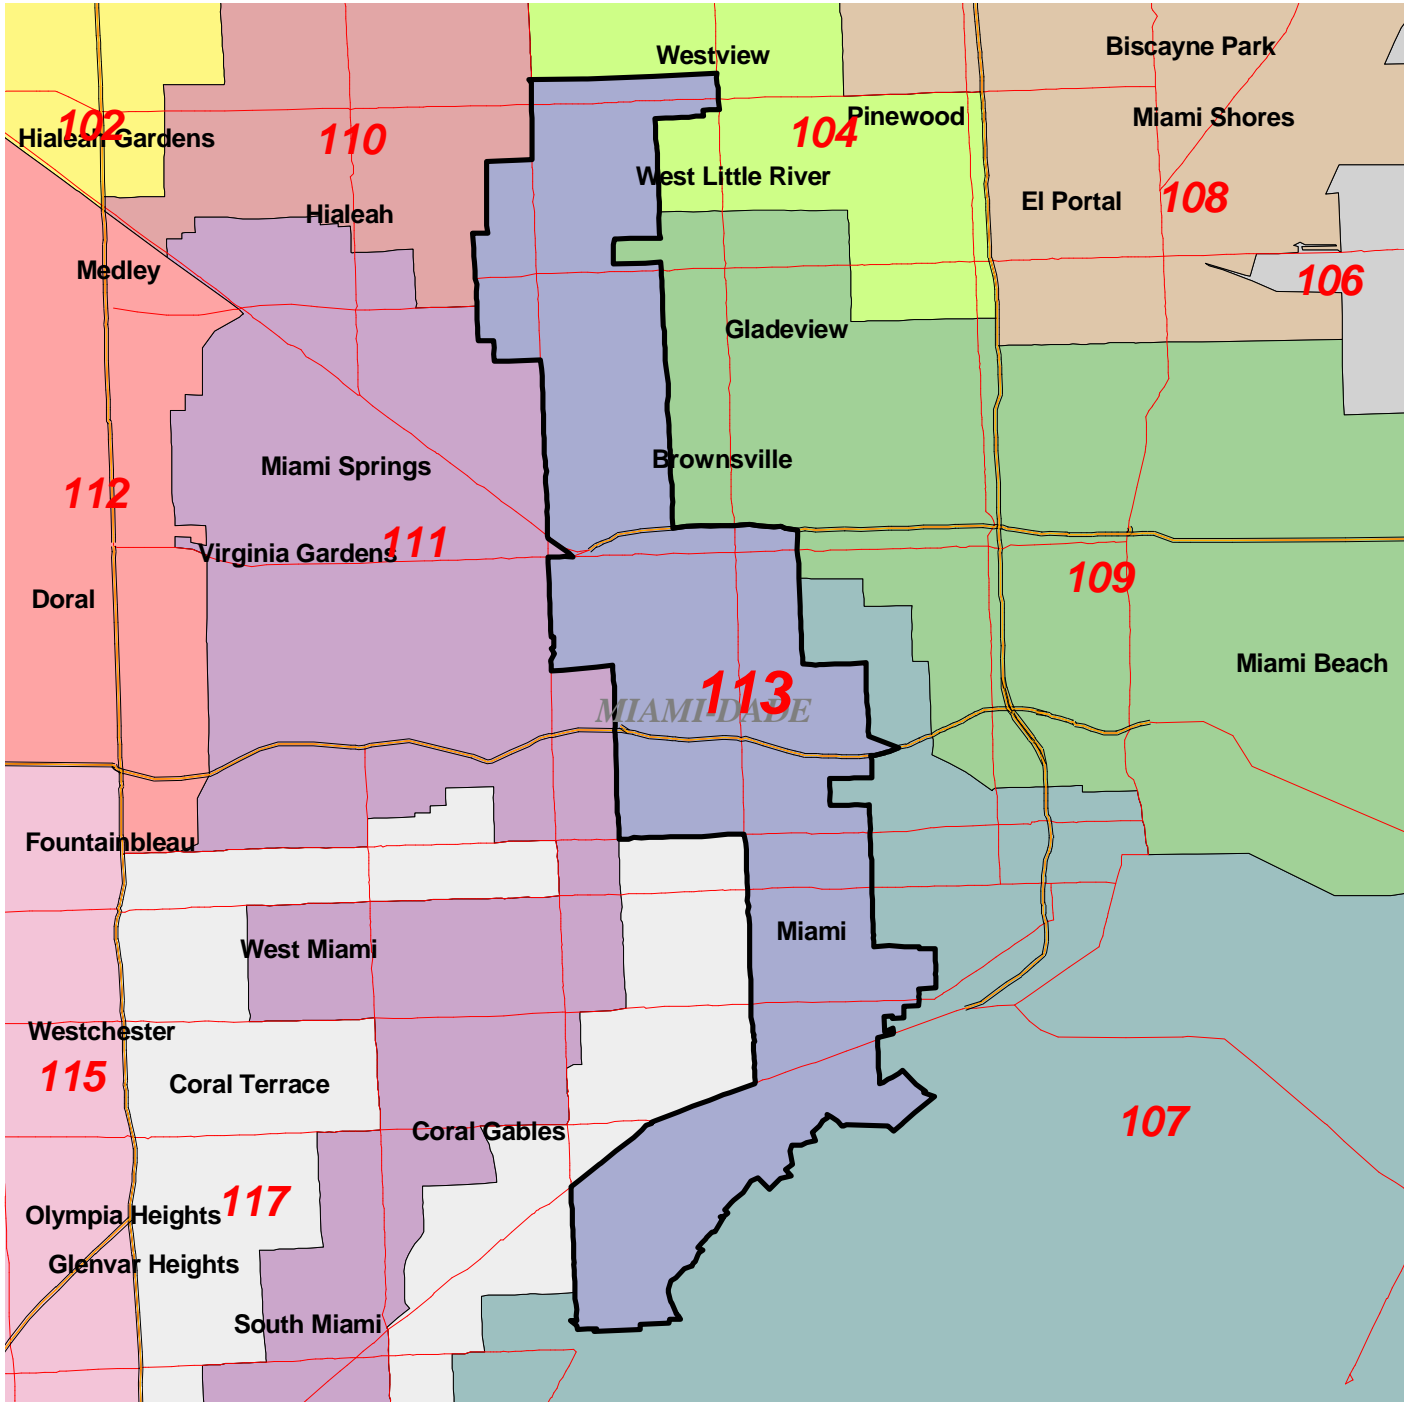

H406H020 (2002 House), District 113

18 District Number
--- County Boundary
--- Expressways
--- Arterials

House Redistricting Committee
House Office Building 203
Tallahassee, FL 32399
850-488-3928
7/10/2002